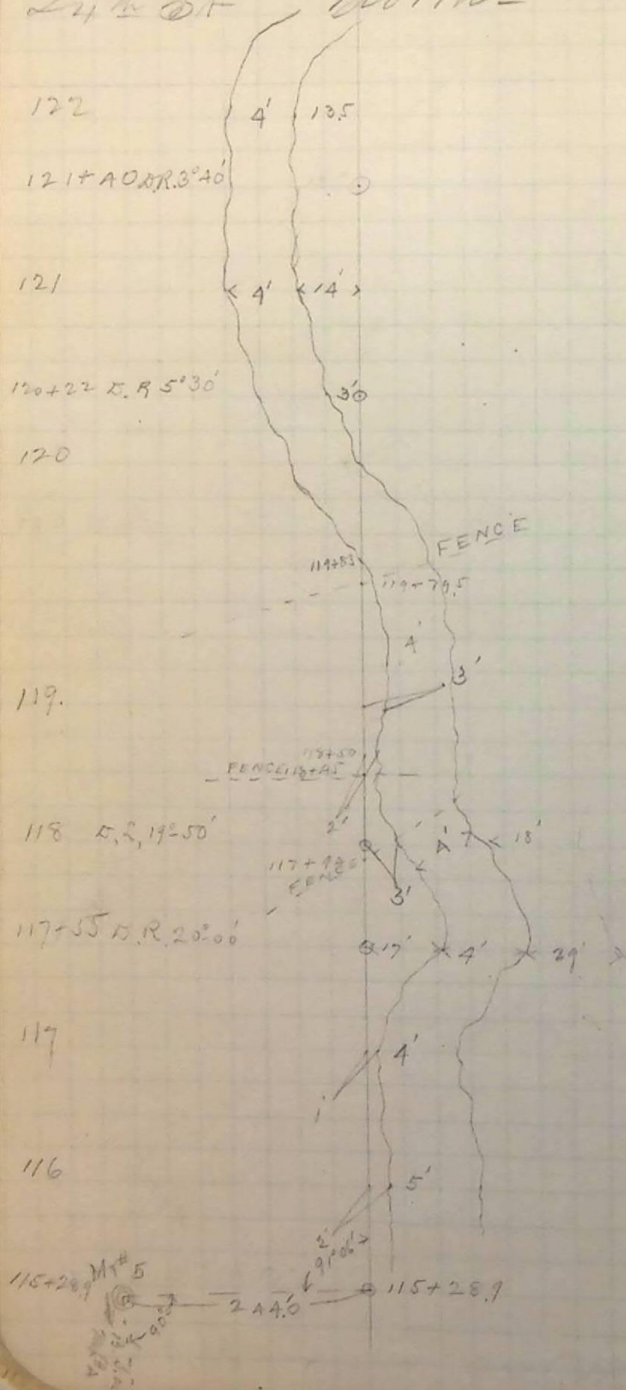

Meander of Weber Canal from
24th St North -

P. Mc Aug 8-90

Meander, Weber Canal from
24th St North -

27

P. Mc Aug 8-90